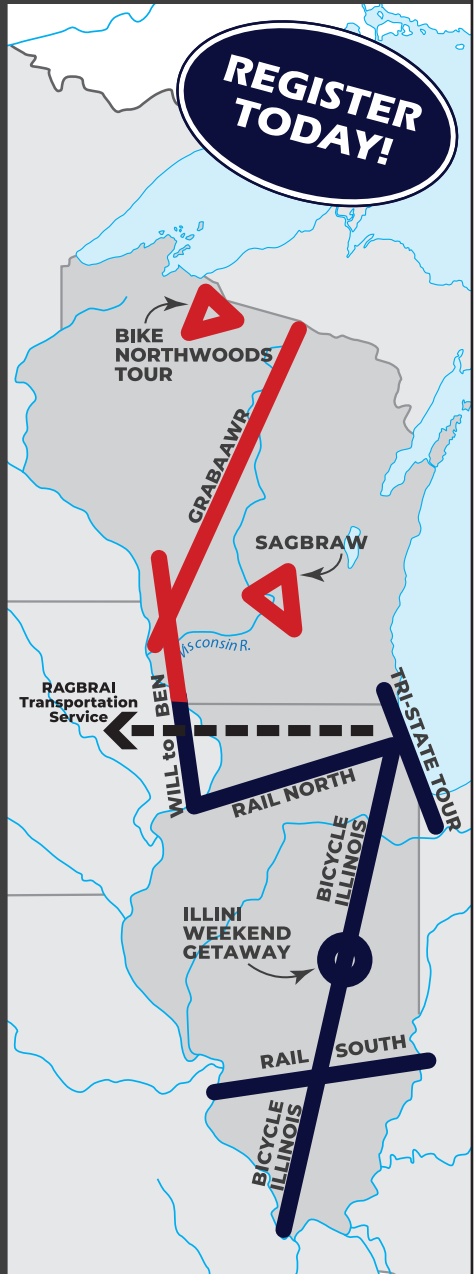

Will to Ben

*Port Byron, IL to Sparta, WI
October 2nd - 8th*

REGISTER TODAY!

(877) TOUR-ILL
bicycleillinois.com

(888) BIKE-WI-1
bikewisconsin.com