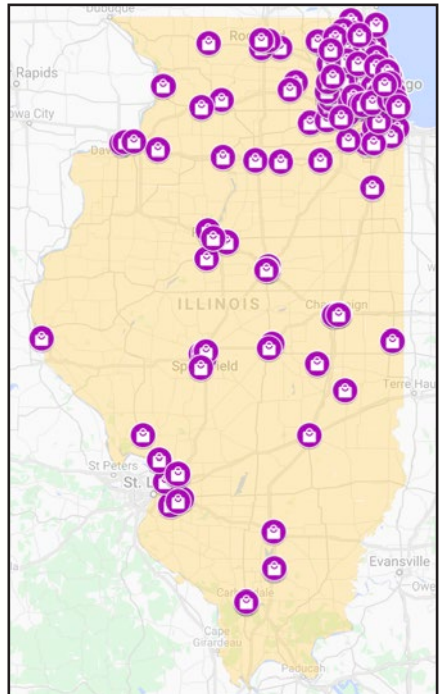

Useful Resources

Visit the [Ride Illinois website](#) for a wealth of useful resources to help you ride your bike more, be safe and enjoy the ride!

- Finding routes
- Maps
- Bike to Metra guides
- Route guides
- Webinars
- Classes
- BikeSafetyQuiz
- Enjoy Bike-Friendly Illinois Map
- Advocacy resources

Support Illinois Bike Shops

Illinois has around **200 local bike shops throughout the state!**

Visit our regularly-updated [Enjoy Bike-Friendly Illinois map](#) to find bike shops near you.

Local bike shops and their staff have the products and knowledge for new and returning cyclists, as well as those who have been biking for many years.

We encourage you to support local bikes shops whether you're purchasing a bike, getting a bike repaired or picking up some accessories. **Please support small business and shop local!**